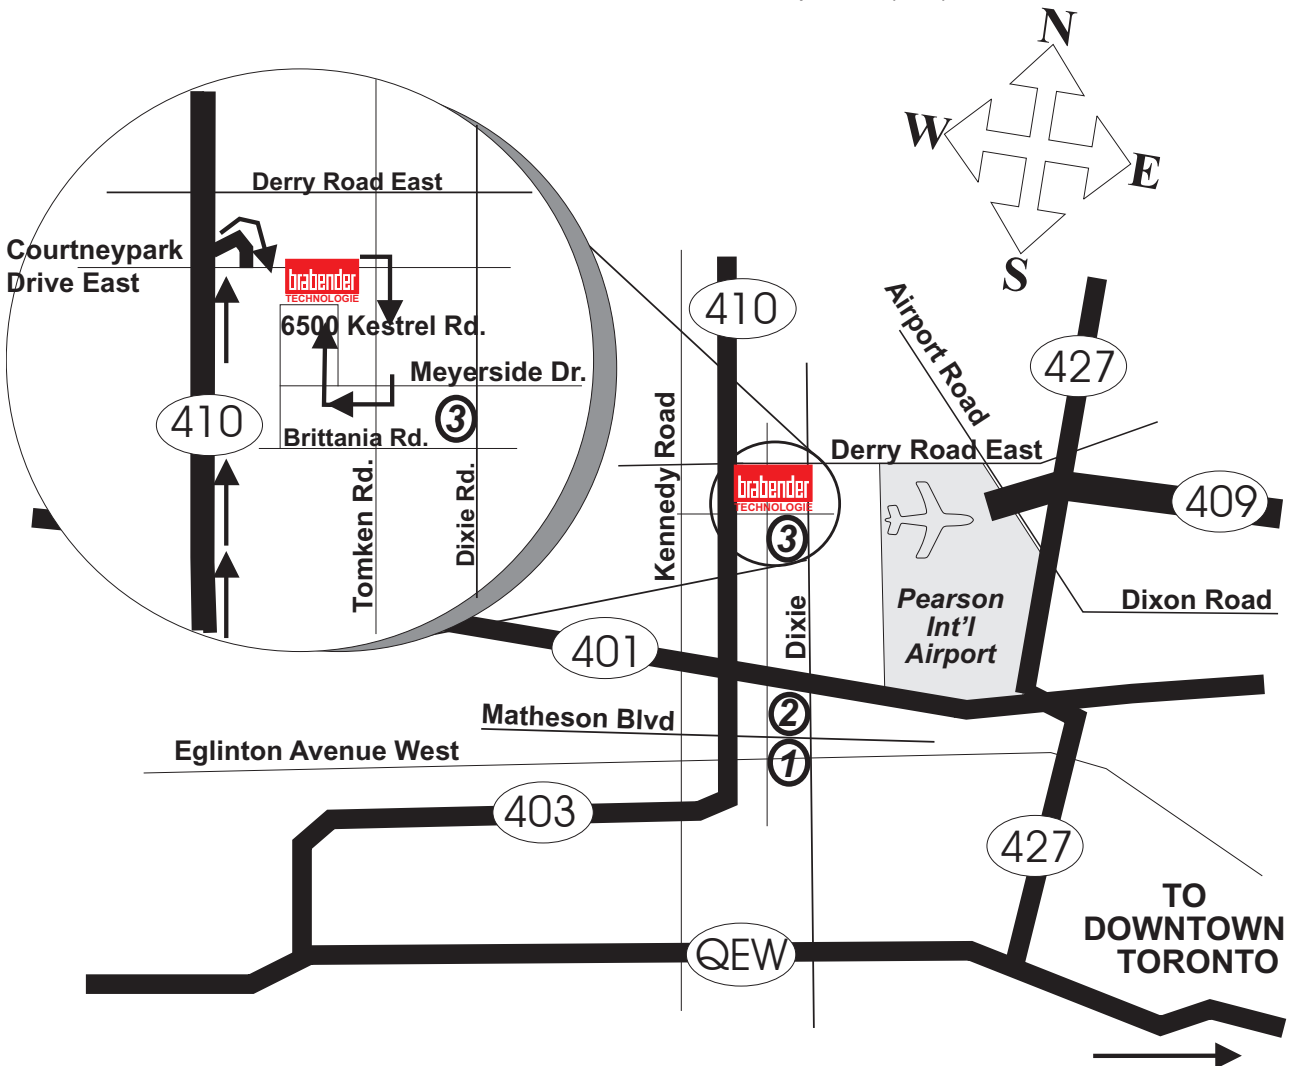

General Information

Map to Brabender Technologie

Brabender Technologie Inc.

6500 Kestrel Road,
Mississauga, Ontario
L5T 1Z6

Telephone: (905) 670-2933
Toll-Free: (888) 284-4574
Facsimile: (905) 670-2557

Hotels Close to Brabender Offices:

- ① Stage West Suites Hotel (\$\$\$\$)
5400 Dixie Road
Telephone: (905) 238-0159
- ② Delta Toronto Airport West (\$\$\$)
5444 Dixie Road
Telephone: (905) 624-1144
- ③ Four Points Sheraton (\$\$)
6090 Dixie Road
Telephone: (905) 670-0050

FROM AIRPORT:

- Follow 401 West to 410 North (5 miles)
- to Courtney Park Road East (at top of ramp turn left at light onto Courtney Park) (1 mile)
- to Tomken South (1st lights turn right) (1/4 mile)
- to Meyerside Drive West (first lights turn right) (1/4 mile)
- to Kestrel Road (first Street on Right) (100 yards)
- 6500 Kestrel Road - At top of street at first bend (400 yards)